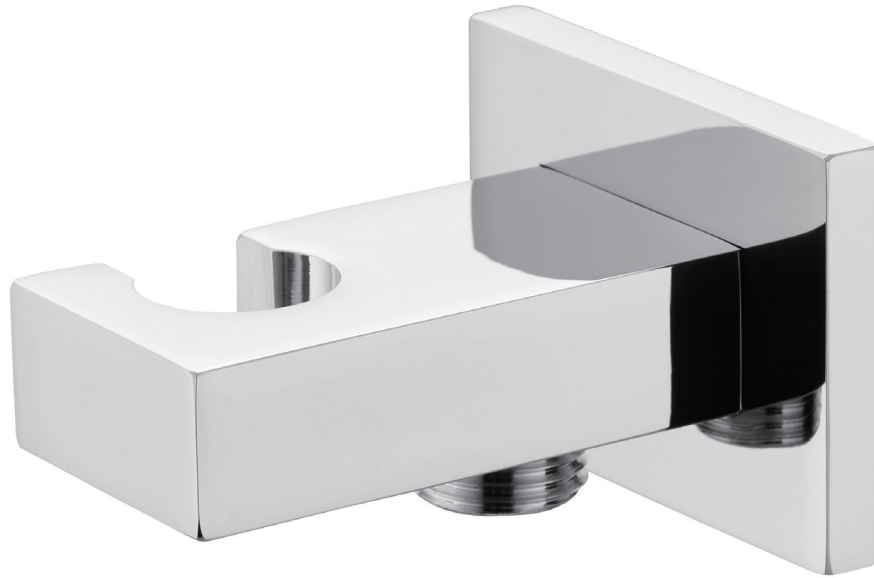

DAX-078-BN

HAND SHOWER HOLDERS **SERIES**

FEATURES

- Square Hand Shower Holder
- Hose Connector
- Brass
- Brushed Nickel Finish

HAND SHOWER HOLDER DAX-078-BN

MODEL	DAX-078-BN
UPC APPROVED	YES
ANSI APPROVED	NO
ASME APPROVED	NO
BODYSPRAYS INCLUDED	NO
HAND SHOWER INCLUDED	NO
HAND SHOWER HOSE INCLUDED	NO
HAND SHOWER HOSE LENGTH	NO
INSTALLATION TYPE	WALL MOUNTED
MATERIAL	BRASS
WATERSENSE CERTIFIED	NO
WALL ELBOW DIMENSION	NPT 1/2"
FINISH	BRUSHED NICKEL